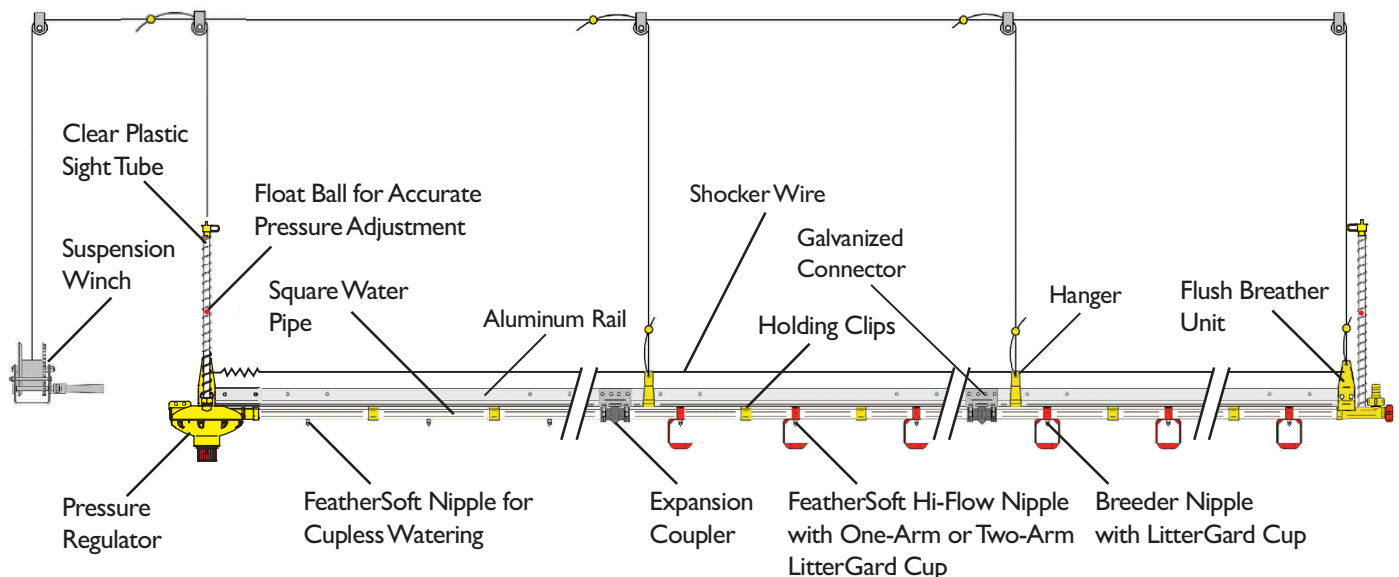

System Overview.

Technical details subject to change.
9 / 2008

LUBING