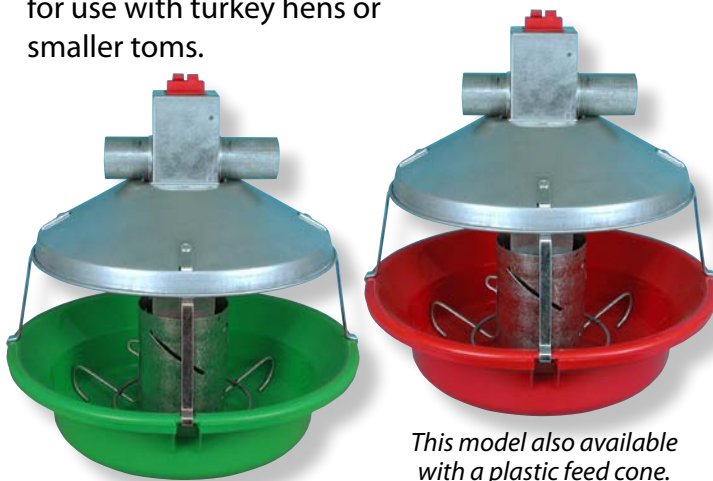

- Proven durability for use with turkeys of 40 pounds and up.
- Better feed conversion – wide feed saver lip and feed saver ring help retain feed in pan, while larger pan-to-shield opening encourages birds to keep their heads in the feeder for less feed spillage.
- Save labor when flooding pans or lowering feed levels with Chore-Time's time-tested central winching system.
- Better feed flow for today's high-fat feeds is provided by the combination of Chore-Time's large-diameter, welded-seam tube and easy-to-clean plastic pan.

- (A) Tube is two inches higher – big turkeys walk under the feeder line more easily.
- (B) Turkey tough connection from shield to pan support.
- (C) Two inches more eating space between pan and shield means birds have easier access to feed and waste less.
- (D) Heavy-duty feeder includes thicker pan supports that lock the feed pan in place.

- Chore-Time's MODEL ATF™ PLUS Feeders feature more head room for larger turkeys and are available in the configurations shown here.

Chore-Time's MODEL ATF™ PLUS Feeder

- Chore-Time also has the original MODEL ATF™ Feeder – the shorter "original" feeder is ideal for use with turkey hens or smaller toms.

This model also available with a plastic feed cone.

Easy to Adjust Feed Cone Settings

The plastic cone for either of Chore-Time's Adult Turkey Feeder models features clear, easy-to-adjust feed level settings.