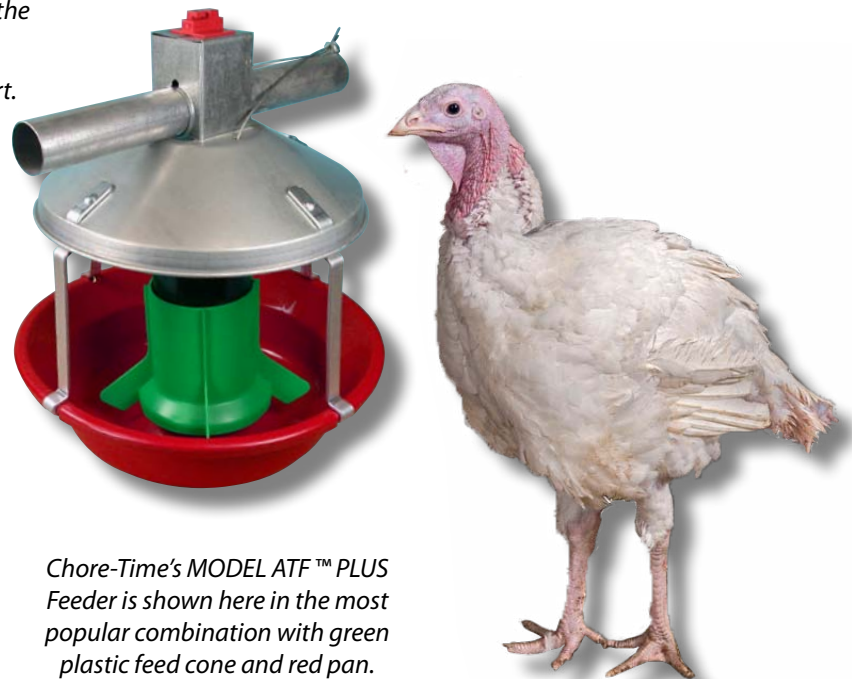

MODEL ATF™ PLUS Feeder

Proven Reliability PLUS Added Strength and Size for Today's Bigger Birds

Let's grow together.

Chore-Time's MODEL ATF™ PLUS Feeder retains all the reliability, ruggedness, and quality that the industry has come to appreciate about Chore-Time's famous MODEL ATF™ Feeder, PLUS even greater benefits for you:

- Proven durability for use with turkeys of 40 pounds and up.
- Better feed conversion – wide feed saver lip and feed saver ring help retain feed in pan, while larger pan-to-shield opening encourages birds to keep their heads in the feeder for less feed spillage.
- Save labor when flooding pans or lowering feed levels with Chore-Time's time-tested central winching system.
- Better feed flow for today's high-fat feeds is provided by the combination of Chore-Time's large-diameter, welded-seam tube and easy-to-clean plastic pan.

- (A) Tube is two inches higher – big turkeys walk under the feeder line more easily.
- (B) Turkey tough connection from shield to pan support.
- (C) Two inches more eating space between pan and shield means birds have easier access to feed and waste less.
- (D) Heavy-duty feeder includes thicker pan supports that lock the feed pan in place.

Chore-Time's MODEL ATF™ PLUS Feeder is shown here in the most popular combination with green plastic feed cone and red pan.

Find your independent authorized Chore-Time distributor in our online distributor finder.