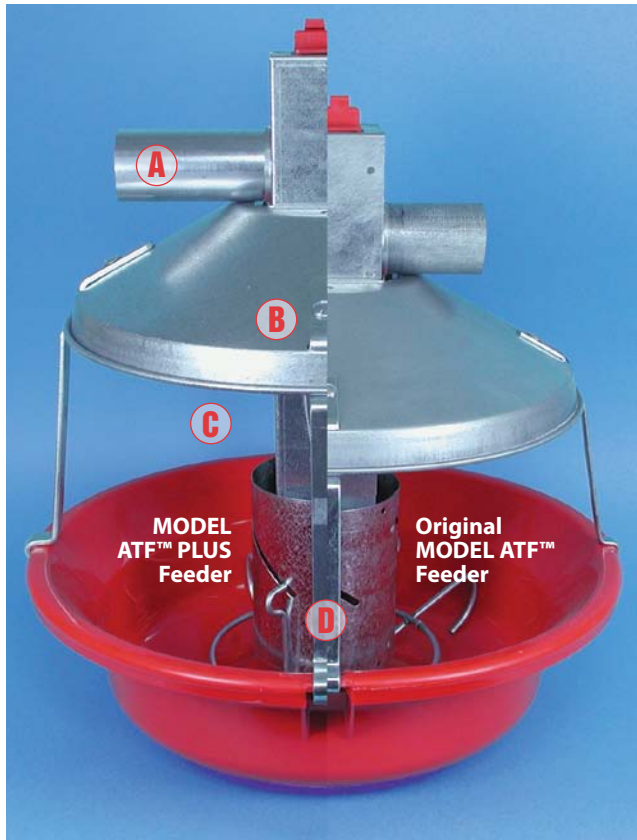

MODEL ATF™ PLUS Feeder

Proven Reliability PLUS Added Strength and Size for Today's Bigger Birds

Let's grow together.

Chore-Time's MODEL ATF™ PLUS Feeder retains all the reliability, ruggedness, and quality that the industry has come to appreciate about Chore-Time's famous MODEL ATF™ Feeder, PLUS even greater benefits for you:

- Proven durability for use with turkeys of 40 pounds and up.
- Better feed conversion – wide feed saver lip and feed saver ring help retain feed in pan, while larger pan-to-shield opening encourages birds to keep their heads in the feeder for less feed spillage.
- Save labor when flooding pans or lowering feed levels with Chore-Time's time-tested central winching system.
- Better feed flow for today's high-fat feeds is provided by the combination of Chore-Time's large-diameter, welded-seam tube and easy-to-clean plastic pan.

- (A) Tube is two inches higher – big turkeys walk under the feeder line more easily.
- (B) Turkey tough connection from shield to pan support.
- (C) Two inches more eating space between pan and shield means birds have easier access to feed and waste less.
- (D) Heavy-duty feeder includes thicker pan supports that lock the feed pan in place.

This model also available with a plastic feed cone.

Easy to Adjust Feed Cone Settings

The plastic cone for either of Chore-Time's Adult Turkey Feeder models features clear, easy-to-adjust feed level settings.