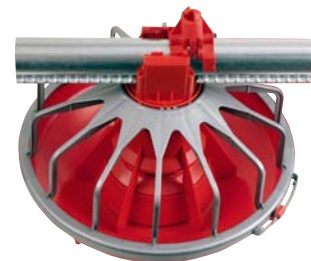

MODEL C2® PLUS Feeder Specifications

	Extended Fin	Shallow Pan	Original Pan
Pan Shape			
Pan Depth	3 inches (76 mm)	2-1/2 inches (64 mm)	3 inches (76 mm)
Window Options	Window Only	Window or Non-Window	
Extended Fins	1/2-inch (13-mm) longer	Not Available	
Advantages of Each Model of Chore-Time's MODEL C2® PLUS Feeder	Fixed feed height at bottom helps maintain feed flow at all times regardless of pan height or litter level; more interior space improves flow for harder flowing feed.	Shorter pan height results in easier access for chicks and small birds.	Still available for those accustomed to using this model.

Other Feeder Features

- 1/3 or 1/2 HP 348 RPM power unit.
- 230 volt 50/60 Hz 1 or 3 phase power.
- Pans hang for cleaning.
- Removable top option and slide shut-off available for all models.

Chore-Time's MODEL C2® PLUS Feeder is shown with removable top option.

Let's grow together.

A DIVISION OF CTB, INC.
A BERKSHIRE HATHAWAY COMPANY

Find your authorized Chore-Time distributor in our on-line distributor finder.

Tel. +1.574.658.4101
choretime@choretime.com
www.choretime.com

Feeding | Drinking | Controls | Ventilation | Heating | Cages | Feed Storage