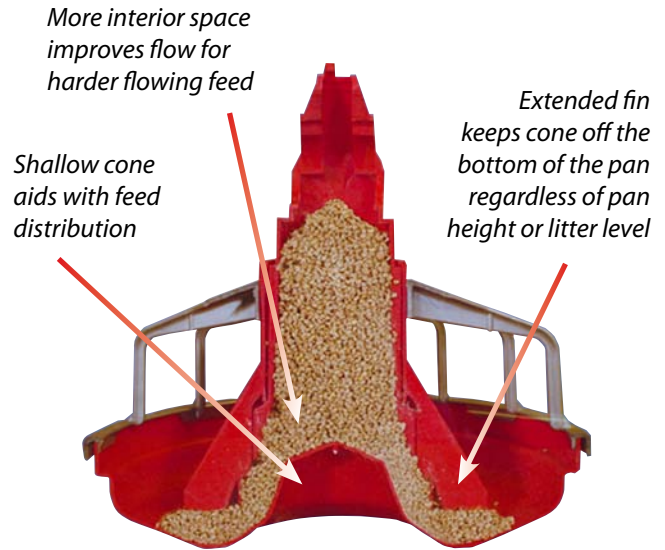

MODEL C2® PLUS Broiler Feeders

Let's grow together.

Featuring the Extended Fin Model of the Well-Known Chore-Time® Original Feeder

Extended Fin Model Helps Maintain Feed Flow

- Longer anti-rake fins keep the cone off the bottom of the pan – permits more feed in the pan when the windows are closed with the pan on the floor.
- Fixed height at the bottom helps maintain feed flow at all times, regardless of pan height or litter level.
- Unique pan profile uses a shallow cone molded into the center of the pan. This short raised area within the upper feed cone aids with feed distribution, both through the flood windows and into the pan.
- All Chore-Time Model C2® Plus feeder pans feature Chore-Time's extended five-year prorated warranty. (See Chore-Time's full written warranty for complete warranty details.)

Chore-Time's MODEL C2® PLUS Extended Fin Feeder

Gets Birds Off to a Good Start from Day One

- **Chick-friendly** 14-spoke grill design lets birds exit pans easily.
- **Shallow pan option** reduces the need for feed trays and extra labor when starting birds.
- **Optional feed windows** fill pans high with feed to attract chicks.
- **All-plastic construction** with ultra-violet protection and reinforced eating and cone wear areas.

Easy-To-Read Feed Level Settings

Keeps Birds Growing with Top Feed Conversion

- **Feed-saving features** include Chore-Time's "V"-shaped pan bottom design, double pan lip and anti-rake fins.
- **A reinforced eating area** provides greater strength in the pan bottom.
- **Easy-to-read feed level settings** make it simple to adjust the feed level as birds grow.